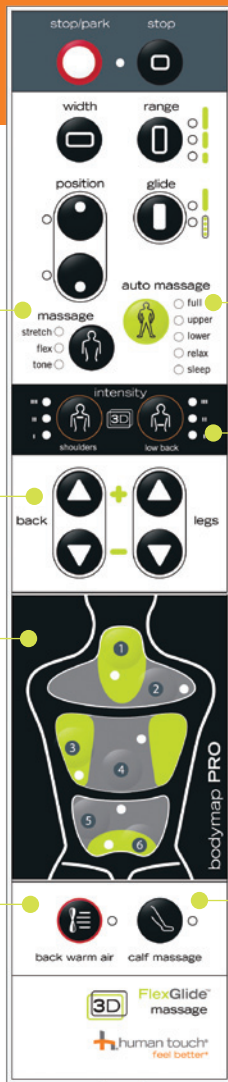

Take Control

Targeted Muscle Benefits

The immersive experience provides deep healing at a core level.

Auto Programs

Select from five therapeutic experiences prescribed by the HT Wellness Council.

Dual-Motors

Allows for independent back and leg rest adjustment.

3D FlexGlide

Customize intensity for shoulders and low back.

Exclusive BodyMap PRO

Simply press where you want to feel better, then sit back and let the chair do the rest!

Invigorate Your Step

Proprietary CirQlation® Technology soothes aching, tired feet and legs while improving circulation.

Heat

Enjoy continually flowing, soft warm air.

FlexGlide™ Patent pending orbital massage technology

Soothing, sensitive, and oh so luxurious, our new FlexGlide massage solution delivers a stress-reducing experience like never before. Free from the pinching and friction associated with typical massage chairs, every contour of your body is therapeutically touched by the unparalleled flexibility and seamless glide of our patent pending FlexGlide orbital technology. Much like a masseuse upgrading you from a dry to a warm oil massage, the FlexGlide experience will have you basking in the glow of ultimate relaxation.

PART NUMBER:

	100-WB71-001 Black PVC
	100-WB71-002 Espresso PVC
	100-WB71-003 Bone PVC

DIMENSIONS:

Chair Size (upright): 44"L x 28"W x 40"H

Chair Size (reclined): 66"L x 28"W x 29" H

3-Year Limited Warranty

Human Touch®, LLC

3030 Walnut Ave., Long Beach, CA 90807, USA (800) 742-5493

humantouch.com

WB7.1_0814