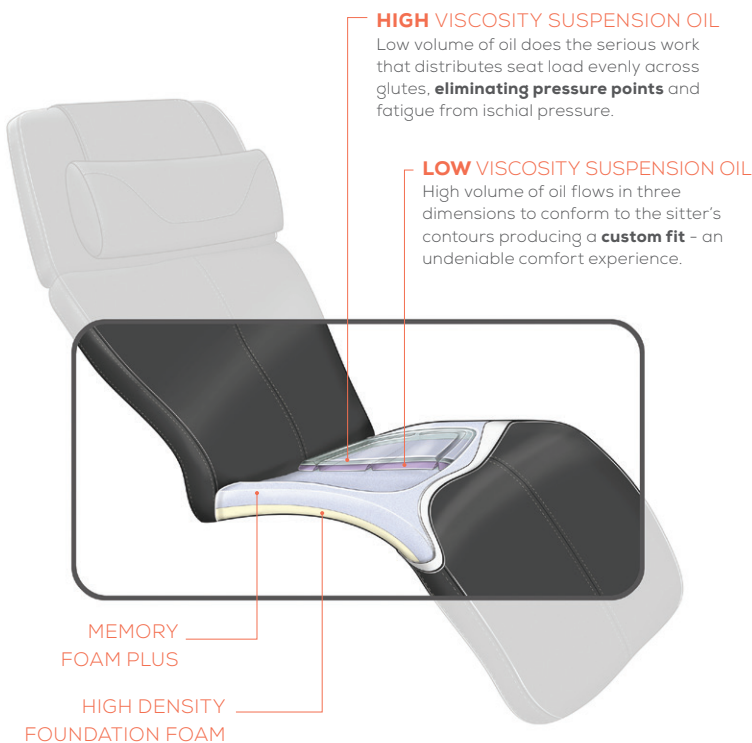

With PC-LiVE™, we've created a Perfect Chair where body weight is evenly distributed over the entire seating surface, fully eliminating uncomfortable, unhealthy and painful pressure points. Now, enjoy the stress-relieving benefits of our renowned Perfect Chair at any seating position.

**The Perfect Chair for your entire day.**

“ PC-LiVE reduces stress in the lumbar spine by allowing the pressure on the pelvis and surrounding musculature to be reduced. In the LiVE position, my patients say “I could sit here all day.” The seat cushion design allows each person to feel this is a custom fit chair for them. Nice job improving on perfection. ”  
- Dr John Maltby

# THERAPEUTIC BENEFIT, IN ANY POSITION.

Perfect Chair®  
**PC-LiVE™**

### PC-LiVE FEATURES:

- **3D EasePoint™ Technology:** Proprietary and patented fluid-cell cushion that is hermetically sealed. This displaces against pressure in three dimensions by distributing pressure across the entire seating surface, eliminating harmful pressure points.
- The healing properties of far-infrared Jade Stone heat to soothe tired, aching muscles, elevating the body to a new state of comfort and relaxation.
- Luxurious high-density plush seating with premium, responsive Memory Foam PLUS to maximize ultimate comfort and provide ideal support while it contours the entire body.