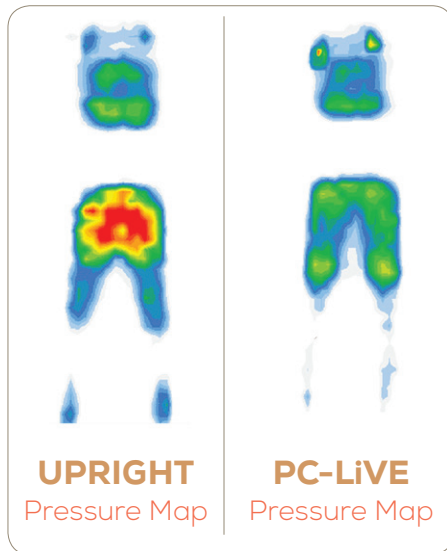

**PERFECTION** at any angle

Perfect Chair®

**PC-LiVE™**

While the zero gravity position helps to achieve relief from discomfort, most Perfect Chair® owners also extensively use their chair in positions other than zero gravity for activities like reading or watching television. Unlike zero gravity, sitting in these positions for extended periods of time places physical stress on the glutes and the sciatic nerve.

With PC-LiVE™, we've created a Perfect Chair where body weight is evenly distributed over the entire seating surface, fully eliminating uncomfortable, unhealthy and painful pressure points. Now, enjoy the stress-relieving benefits of our renowned Perfect Chair at any seating position.

**The Perfect Chair for your entire day.**

“ PC-LiVE reduces stress in the lumbar spine by allowing the pressure on the pelvis and surrounding musculature to be reduced. In the LiVE position, my patients say “I could sit here all day.” The seat cushion design allows each person to feel this is a custom fit chair for them. Nice job improving on perfection. ”  
- Dr John Maltby

# THERAPEUTIC BENEFIT, IN ANY POSITION.

Perfect Chair®  
**PC-LiVE™**