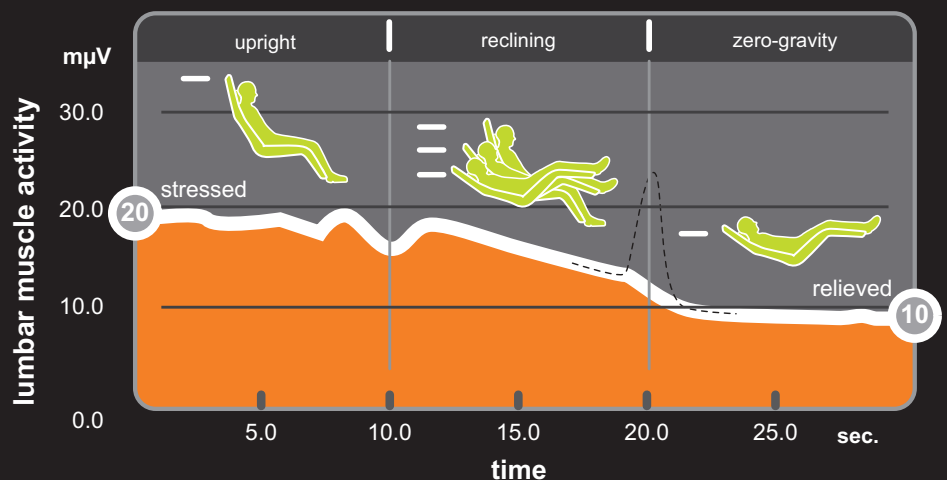

## Perfect Chair zero-gravity is real science, but it feels like magic.

Everybody talks about zero-gravity in their seating products. But at Human Touch, we lead the industry with innovative research that makes it possible to actually see and feel how the Zero-Gravity Perfect Chair relieves stress.

*"As the Perfect Chair reclines, the muscles instantaneously start relaxing. When the chair reaches neutral posture there is a huge reduction in the state of muscle irritation, establishing objectively that the Perfect Chair promotes spinal health."*

[Enjoy the Perfect Chair throughout the day - touch to find out more.](#)

Actual Perfect Chair stress test  
David Marcarian applying sEMG electrodes to measure muscle activity.

*"In a dynamic test, EKG stick-on electrodes are placed on lower lumbar muscle groups. The sEMG shows that muscle activity is in a stressed or contracted position while sitting upright. As the Perfect Chair reclines to zero-gravity, the sEMG shows reduced electrical activity in the lumbar muscles which signifies the muscles are no longer contracting and are free from stress."*